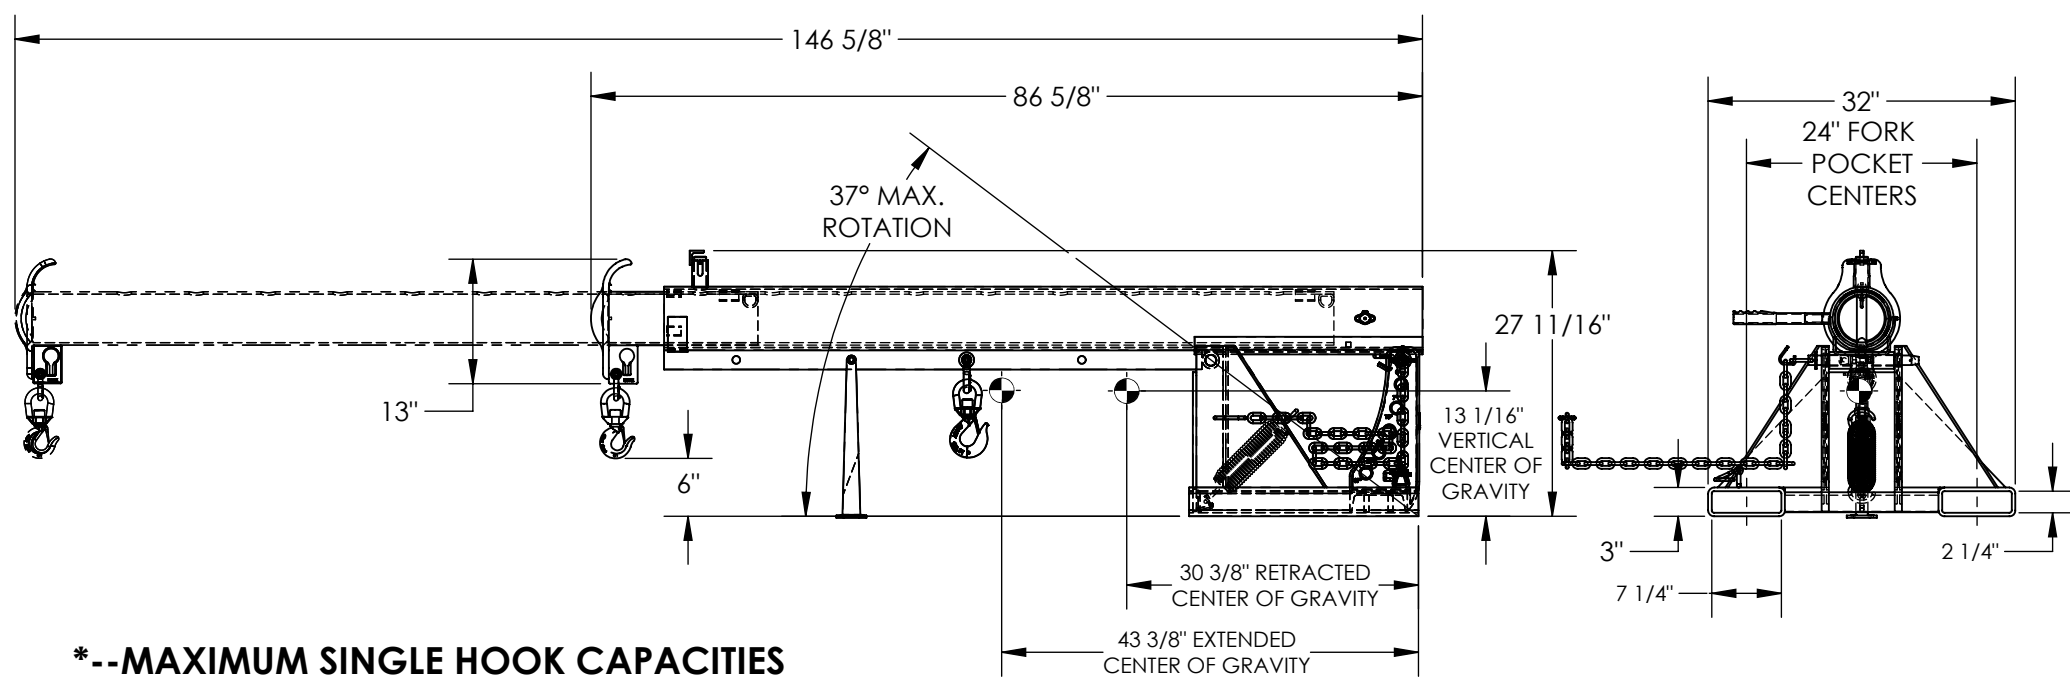

LIFT MASTER BOOM, ORBIT TELESCOPING BOOM-LM-OBT-6-24

APPROX WEIGHT: 498.42 lbs.
 DOES NOT INCLUDE WEIGHT OF POWER OR PACKAGING!!!

*** ANY ADDITIONS, DELETIONS, OR OMISSIONS MUST BE CORRECTED ON THIS DRAWING AS THIS DRAWING WILL BE CONSIDERED ALL INCLUSIVE ***
 ALL GRAPHICS PROVIDED ARE FOR REFERENCE ONLY. IF CERTAIN DIMENSIONS ARE CRITICAL PLEASE VERIFY THOSE DIMENSIONS WITH YOUR SALESPERSON

*--MAXIMUM SINGLE HOOK CAPACITIES

DISTANCE	36"	48"	60"	72"	84"	96"	108"	120"	132"	144"
CAPACITY	6000	5000	4500	4000	3500	3000	2600	2300	2000	1800

DIMENSION TOLERANCE ± 1/4"

STANDARD FEATURES

- MODEL NUMBER IS LM-OBT-6-24
- CAPACITY IS 6,000 LBS
- MAXIMUM TILT ANGLE IS 37°
- OVERALL HEIGHT - 27 11/16"
- HEIGHT (MAX TILTED) - 99 1/2"
- LENGTH RETRACTED - 86 5/8"
- LENGTH EXTENDED - 146 5/8"
- OVERALL WIDTH IS 32"
- 36" MINIMUM HOOK POINT
- 144" MAXIMUM HOOK POINT
- HOOK HEIGHT - 6"
- HOOK HEIGHT (MAX TILTED) - 78 5/16"
- USABLE FORK POCKET - 2 1/4"x7 1/4"
- 24" FORK POCKET CENTERS

- APPROX. WEIGHT / LOST LOAD = 498.42
- MINIMUM EFFECTIVE THICKNESS = LESS THAN 1"
- NEVER EXCEED LOAD CENTER
- RATING PER FORKTRUCK
- MANUFACTURERS GUIDELINES.
- DO NOT USE THIS FORK TRUCK
- ATTACHMENT IF LOAD WILL
- EXCEED FORK TRUCK MANUFACTURER'S
- LOAD CENTER RATING